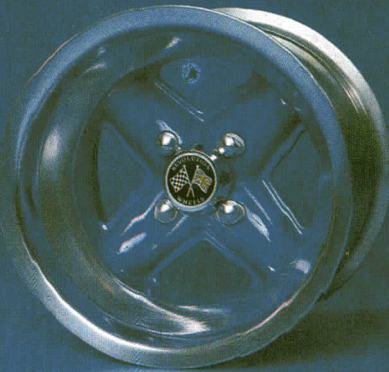

10 x 15 5 spoke

REVOLUTION WHEELS

Revolution Wheels International Limited

Unit 11, Beddington Trading Park, Croydon, Surrey. CR0 4TT
Telephone 01-684 2266 Telex 943763

8 x 16 RF-X

5 x 10 4 spoke

6 x 10 4 spoke

6 x 12 4 spoke

6 x 13 4 spoke

6 x 13 RF-X

6 x 13 RT-X

7 x 13 4 spoke

8 x 13 4 spoke

9 x 13 4 spoke

10 x 13 4 spoke