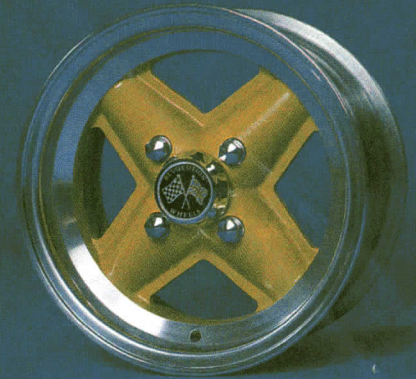

6 x 14 4 spoke

7 x 14 5 spoke

6 x 15 5 spoke

6 x 15 RF-X

7 x 15 5 spoke

7 x 15 RF-X

8 x 15 5 spoke

9 x 15 5 spoke

10 x 15 5 spoke

REVOLUTION WHEELS

Revolution Wheels International Limited

Unit 11, Beddington Trading Park, Croydon, Surrey. CR0 4TT
Telephone 01-684 2266 Telex 943763

8 x 16 RF-X

5 x 10 4 spoke

6 x 10 4 spoke

6 x 12 4 spoke

6 x 13 4 spoke

6 x 13 RF-X

6 x 13 RT-X

7 x 13 4 spoke

8 x 13 4 spoke

9 x 13 4 spoke

10 x 13 4 spoke